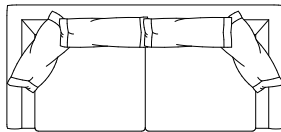

Seat: *Polyurethane foam with high support and variable density covered with a blanket in sterilized feather and polyester fibre.*

Backrest: *Sterilized feather and polyester fibre.*

Side Table: *Metal in black nickel finish.*

Ceramic table top Istria, Savoia, Ardesia, Noir Desir, Calacatta finish.

350
L 235 x P 107 x H 87 cm

360
L 235 x P 107 x H 87 cm

300
L 215 x P 107 x H 87 cm

310
L 215 x P 107 x H 87 cm

L

290 L - 280 R
L 152 x P 107 x H 87 cm