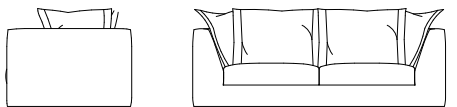

Seat: *Polyurethane foam with high support and variable density covered with a blanket in sterilized feather and polyester fibre.*

Backrest: *Sterilized feather and polyester fibre.*

Side Table: *Metal in black nickel finish.*

Ceramic table top Istria, Savoia, Ardesia, Noir Desir, Calacatta finish.

350
L 235 x P 107 x H 87 cm

360
L 235 x P 107 x H 87 cm

300
L 215 x P 107 x H 87 cm

310
L 215 x P 107 x H 87 cm

L

290 L - 280 R
L 152 x P 107 x H 87 cm

R

L

270 L - 260 R
L 152 x P 107 x H 87 cm

R

L

230 L - 240 R
L 132 x P 107 x H 87 cm

R

L