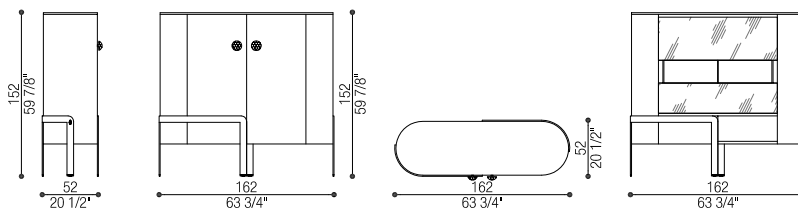

Art. 41097/F Veneer - Frisè Maple
Art. 41097/T Graphite Fabric
Mobile Bar | Bar Cabinet
cm 162 x 52 h 152