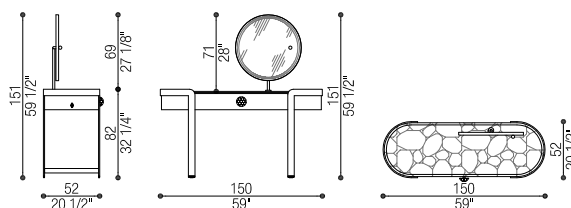

Art. 41092/F Veneer - Frisè Maple
 Art. 41092/T Graphite Fabric
 Comò 4 Cassetti | Chest 4 Drawers
 cm 150 x 52 h 87

Art. 41094/FL Veneer - Frisè Maple
 Art. 41094/TL Graphite Fabric
 Toilette con Specchio con LED | Dressing Table with Mirror
 with LED
 cm 150 x 52 h 82/151