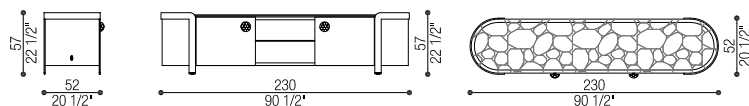

Art. 41095/F Veneer - Frisè Maple
Art. 41095/T Graphite Fabric
Porta TV | TV Stand
cm 230 x 52 h 57