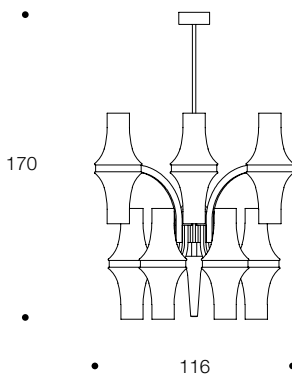

LAMPADARIO | CHANDELIER

volume / volume 3,250 m³
colli / boxes 25

BEYOND_11
p. 30

MASTER COLLECTION
pp. 92/93

ILLUMINAZIONE
LIGHTING

DESCRIZIONE / DESCRIPTION	CODICE / CODE	EURO / EURO
lampadario 12 luci in inox lucido, diffusori in vetro bianco 12 lights polished stainless steel chandelier, white glass diffusers finitura inox lucido polished stainless steel finishing	LMWHITEL03	sovrapprezzo / surcharge
nichel nero / black nickel acciaio / stainless steel		

N.B. 24 lampade alogene MAX 28 W - E27 oppure 24 compatte fluorescenti MAX 23 W - E27
 N.B. 24 halogen bulbs MAX 28 W - E27 or 24 energy saving bulbs MAX 23 W - E27