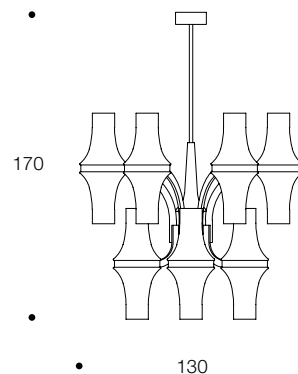

LAMPADARIO | CHANDELIER

volume / volume 3,250 m³
colli / boxes 25

BEYOND_11
p. 30

MASTER COLLECTION
pp. 92/93

ILLUMINAZIONE
LIGHTING

DESCRIZIONE / DESCRIPTION	CODICE / CODE	EURO / EURO
lampadario 12 luci in inox lucido, diffusori in vetro bianco 12 lights polished stainless steel chandelier, white glass diffusers finitura inox lucido polished stainless steel finishing	LMWHITEL03	sovrapprezzo / surcharge
nichel nero / black nickel acciaio / stainless steel		