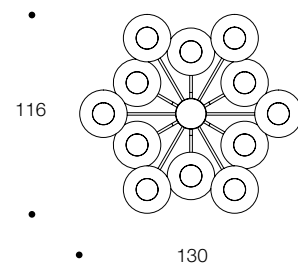

LAMPADARIO | CHANDELIER

volume / volume 3,250 m³
colli / boxes 25

BEYOND_11
p. 30

MASTER COLLECTION
pp. 92/93

ILLUMINAZIONE
LIGHTING

DESCRIZIONE / DESCRIPTION	CODICE / CODE	EURO / EURO
lampadario 12 luci in inox lucido, diffusori in vetro bianco 12 lights polished stainless steel chandelier, white glass diffusers finitura inox lucido polished stainless steel finishing	LMWHITEL03	sovrapprezzo / surcharge
nichel nero / black nickel acciaio / stainless steel		