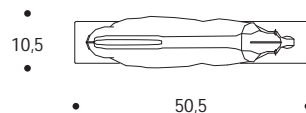

STATUA | STATUE

volume / volume 0,083 m<sup>3</sup>  
colli / boxes 1

**MASTER COLLECTION**

pp. 9, 10, 14, 19, 21, 24, 30, 34, 39, 44, 46, 50, 57, 60, 61, 63, 68, 72/73, 74, 75, 84/85, 90, 98, 104, 107, 109, 116, 128/129, 132, 140, 142, 144, 157, 168, 172, 175, 179, 186/187, 194, 197, 198/199, 200, 203, 208/209, 215, 217, 221, 222/223, 228, 234, 237, 244, 245, 246/247, 249, 250, 251, 253, 254, 264

**HOME COUTURE**

pp. 35, 40, 120, 124, 135, 136, 141, 200, 201, 212

**CONTRAST**

pp. 12, 18, 46/47, 48

DESCRIZIONE / DESCRIPTION	CODICE / CODE	EURO / EURO
statuetta small statue  finitura finishing  bronzo / bronze laccato bianco gesso / chalk white lacquer	CPTROY01	