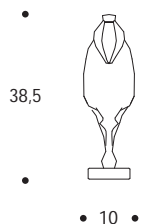

STATUA | STATUE

volume / volume 0,083 m<sup>3</sup>  
colli / boxes 1

**MASTER COLLECTION**

pp. 9, 10, 14, 19, 21, 24, 30, 34, 39, 44, 46, 50, 57, 60, 61, 63, 68, 72/73, 74, 75, 84/85, 90, 98, 104, 107, 109, 116, 128/129, 132, 140, 142, 144, 157, 168, 172, 175, 179, 186/187, 194, 197, 198/199, 200, 203, 208/209, 215, 217, 221, 222/223, 228, 234, 237, 244, 245, 246/247, 249, 250, 251, 253, 254, 264

**HOME COUTURE**

pp. 35, 40, 120, 124, 135, 136, 141, 200, 201, 212

**CONTRAST**

pp. 12, 18, 46/47, 48

DESCRIZIONE / DESCRIPTION	CODICE / CODE	EURO / EURO
statuetta small statue  finitura finishing  bronzo / bronze laccato bianco gesso / chalk white lacquer	CPTROY01	