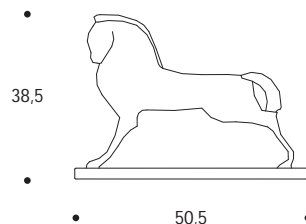

STATUA | STATUE

volume / volume 0,083 m<sup>3</sup>  
colli / boxes 1

**MASTER COLLECTION**

pp. 9, 10, 14, 19, 21, 24, 30, 34, 39, 44, 46, 50, 57, 60, 61, 63, 68, 72/73, 74, 75, 84/85, 90, 98, 104, 107, 109, 116, 128/129, 132, 140, 142, 144, 157, 168, 172, 175, 179, 186/187, 194, 197, 198/199, 200, 203, 208/209, 215, 217, 221, 222/223, 228, 234, 237, 244, 245, 246/247, 249, 250, 251, 253, 254, 264

**HOME COUTURE**

pp. 35, 40, 120, 124, 135, 136, 141, 200, 201, 212

**CONTRAST**

pp. 12, 18, 46/47, 48

DESCRIZIONE / DESCRIPTION	CODICE / CODE	EURO / EURO
statuetta small statue  finitura finishing  bronzo / bronze laccato bianco gesso / chalk white lacquer	CPTROY01	