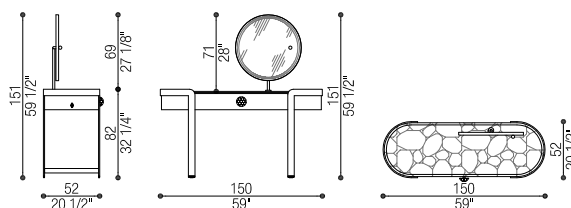

Art. 41092/F Veneer - Frisè Maple  
 Art. 41092/T Graphite Fabric  
 Comò 4 Cassetti | Chest 4 Drawers  
 cm 150 x 52 h 87

Art. 41094/FL Veneer - Frisè Maple  
 Art. 41094/TL Graphite Fabric  
 Toilette con Specchio con LED | Dressing Table with Mirror  
 with LED  
 cm 150 x 52 h 82/151