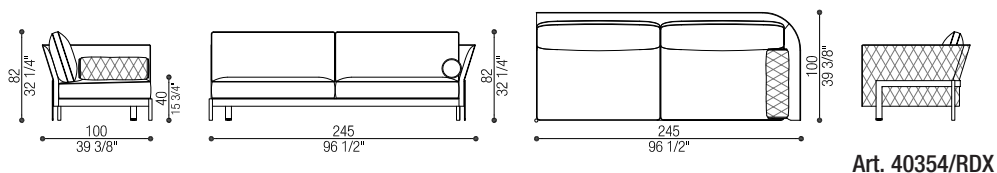

VMT - LAMINATO METALLO CROMO
SATINATO
SATIN CHROME METAL LAMINATE

MOB - METALLO OTTONE
BRILLANTE
SHINY BRASS METAL

MCB - METALLO CROMATO BRILLANTE
SHINY CHROME METAL

Art. 40354/DX

Art. 40354/RDX Retro Trapuntato | Quilted Back
Terminale 2 posti Largo | Large Terminal 2 seat
cm 245 x 100 h 82

Art. 40354/SX

Art. 40354/RSX Retro Trapuntato | Quilted Back
Terminale 2 posti Largo | Large Terminal 2 seat
cm 245 x 100 h 82

Art. 40354/SDX

Art. 40354/RSDX Retro Trapuntato | Quilted Back
Terminale 2 posti Stretto | Small Terminal 2 seat
cm 185 x 100 h 82

Art. 40354/SSX - 40354/RSSX

Terminale 2 posti Stretto | Small Terminal 2 seat
cm 185 x 100 h 82

Art. 40355/DX - 40355/RDX

Terminale Meridiana
cm 185 x 100 h 82

Art. 40355/SX - 40355/RSX

Terminale Meridiana
cm 185 x 100 h 82