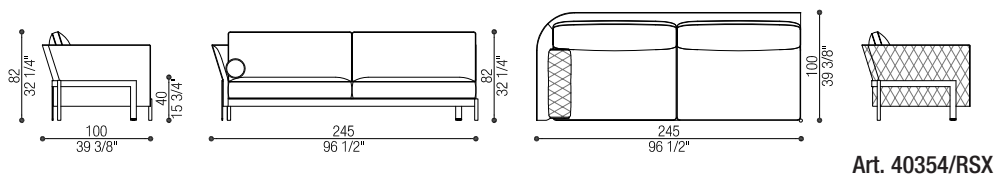

VMT - LAMINATO METALLO CROMO
SATINATO
SATIN CHROME METAL LAMINATE

MOB - METALLO OTTONE
BRILLANTE
SHINY BRASS METAL

MCB - METALLO CROMATO BRILLANTE
SHINY CHROME METAL

Art. 40354/DX

Art. 40354/RDX Retro Trapuntato | Quilted Back
Terminale 2 posti Largo | Large Terminal 2 seat
cm 245 x 100 h 82

Art. 40354/SX

Art. 40354/RSX Retro Trapuntato | Quilted Back
Terminale 2 posti Largo | Large Terminal 2 seat
cm 245 x 100 h 82

Art. 40354/SDX

Art. 40354/RSDX Retro Trapuntato | Quilted Back
Terminale 2 posti Stretto | Small Terminal 2 seat
cm 185 x 100 h 82

Art. 40354/SSX - 40354/RSSX

Terminale 2 posti Stretto | Small Terminal 2 seat
cm 185 x 100 h 82

Art. 40355/DX - 40355/RDX

Terminale Meridiana
cm 185 x 100 h 82

Art. 40355/SX - 40355/RSX

Terminale Meridiana
cm 185 x 100 h 82