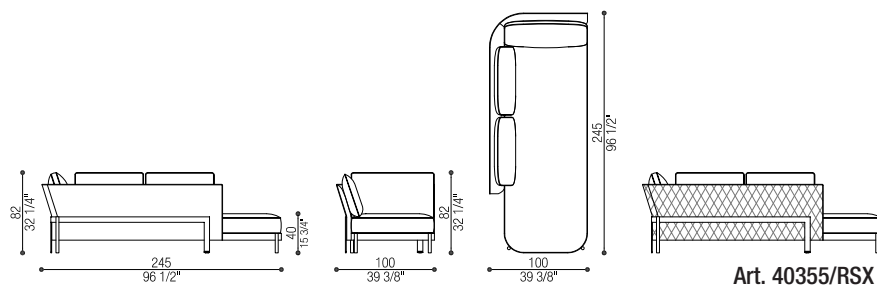

Art. 40354/SX

Art. 40354/RSX Retro Trapuntato | Quilted Back
Terminale 2 posti Largo | Large Terminal 2 seat
cm 245 x 100 h 82

Art. 40354/SDX

Art. 40354/RSDX Retro Trapuntato | Quilted Back
Terminale 2 posti Stretto | Small Terminal 2 seat
cm 185 x 100 h 82

Art. 40354/SSX - 40354/RSSX

Terminale 2 posti Stretto | Small Terminal 2 seat
cm 185 x 100 h 82

Art. 40355/DX - 40355/RDX

Terminale Meridiana
cm 185 x 100 h 82

Art. 40355/SX - 40355/RSX

Terminale Meridiana
cm 185 x 100 h 82