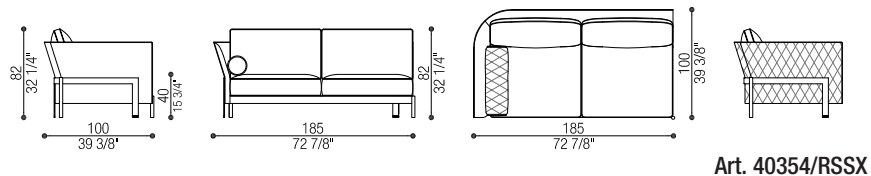

Art. 40354/SX

Art. 40354/RSX Retro Trapuntato | Quilted Back
Terminale 2 posti Largo | Large Terminal 2 seat
cm 245 x 100 h 82

Art. 40354/SDX

Art. 40354/RSDX Retro Trapuntato | Quilted Back
Terminale 2 posti Stretto | Small Terminal 2 seat
cm 185 x 100 h 82

Art. 40354/SSX - 40354/RSSX

Terminale 2 posti Stretto | Small Terminal 2 seat
cm 185 x 100 h 82

Art. 40355/DX - 40355/RDX

Terminale Meridiana
cm 185 x 100 h 82

Art. 40355/SX - 40355/RSX

Terminale Meridiana
cm 185 x 100 h 82