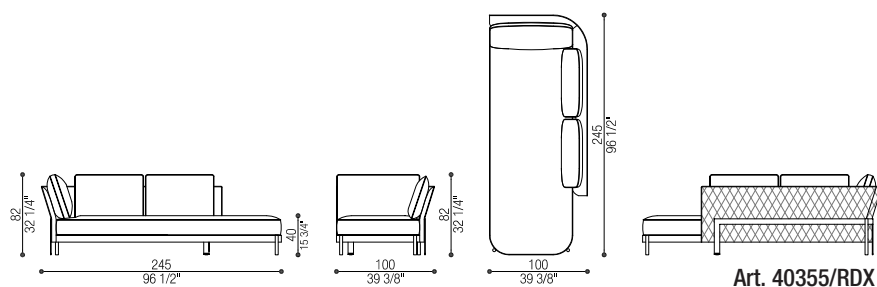

Art. 40354/SX

Art. 40354/RSX Retro Trapuntato | Quilted Back
Terminale 2 posti Largo | Large Terminal 2 seat
cm 245 x 100 h 82

Art. 40354/SDX

Art. 40354/RSDX Retro Trapuntato | Quilted Back
Terminale 2 posti Stretto | Small Terminal 2 seat
cm 185 x 100 h 82

Art. 40354/SSX - 40354/RSSX

Terminale 2 posti Stretto | Small Terminal 2 seat
cm 185 x 100 h 82

Art. 40355/DX - 40355/RDX

Terminale Meridiana
cm 185 x 100 h 82

Art. 40355/SX - 40355/RSX

Terminale Meridiana
cm 185 x 100 h 82