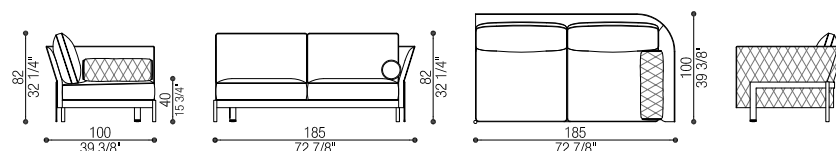

VMT - LAMINATO METALLO CROMO
SATINATO
SATIN CHROME METAL LAMINATE

MOB - METALLO OTTONE
BRILLANTE
SHINY BRASS METAL

MCB - METALLO CROMATO BRILLANTE
SHINY CHROME METAL

Art. 40354/DX

Art. 40354/RDX Retro Trapuntato | Quilted Back
Terminale 2 posti Largo | Large Terminal 2 seat
cm 245 x 100 h 82

Art. 40354/SX

Art. 40354/RSX Retro Trapuntato | Quilted Back
Terminale 2 posti Largo | Large Terminal 2 seat
cm 245 x 100 h 82

Art. 40354/SDX

Art. 40354/RSDX Retro Trapuntato | Quilted Back
Terminale 2 posti Stretto | Small Terminal 2 seat
cm 185 x 100 h 82

Art. 40354/SSX - 40354/RSSX

Terminale 2 posti Stretto | Small Terminal 2 seat
cm 185 x 100 h 82

Art. 40355/DX - 40355/RDX

Terminale Meridiana
cm 185 x 100 h 82

Art. 40355/SX - 40355/RSX

Terminale Meridiana
cm 185 x 100 h 82