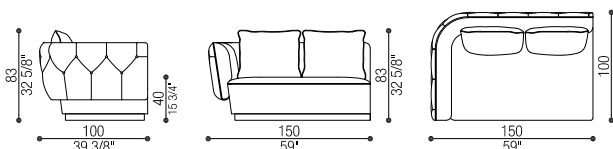

Art. 40334/DX

Terminale 2 posti Stretto | Small Terminal 2 seat

cm 150 x 100 h 83

Tessuto/Fabric: mtl. - Pelle/Leather: mq.

Volume: mc. - Peso Lordo/Gross Weight: kg.

Art. 40334/SX

Terminale 2 posti Stretto | Small Terminal 2 seat

cm 150 x 100 h 83

Tessuto/Fabric: mtl. - Pelle/Leather: mq.

Volume: mc. - Peso Lordo/Gross Weight: kg.

Art. 40335/DX

Terminale 3 posti Largo | Large Terminal 3 seat

cm 210 x 100 h 83

Tessuto/Fabric: mtl. - Pelle/Leather: mq.