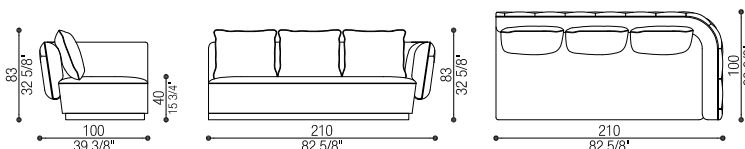

Art. 40334/DX

Terminale 2 posti Stretto | Small Terminal 2 seat

cm 150 x 100 h 83

Tessuto/Fabric: mtl. - Pelle/Leather: mq.

Volume: mc. - Peso Lordo/Gross Weight: kg.

Art. 40334/SX

Terminale 2 posti Stretto | Small Terminal 2 seat

cm 150 x 100 h 83

Tessuto/Fabric: mtl. - Pelle/Leather: mq.

Volume: mc. - Peso Lordo/Gross Weight: kg.

Art. 40335/DX

Terminale 3 posti Largo | Large Terminal 3 seat

cm 210 x 100 h 83

Tessuto/Fabric: mtl. - Pelle/Leather: mq.

Volume: mc. - Peso Lordo/Gross Weight: kg.

Art. 40335/SX

Terminale 3 posti Largo | Large Terminal 3 seat

cm 210 x 100 h 83

Tessuto/Fabric: mtl. - Pelle/Leather: mq.

Volume: mc. - Peso Lordo/Gross Weight: kg.