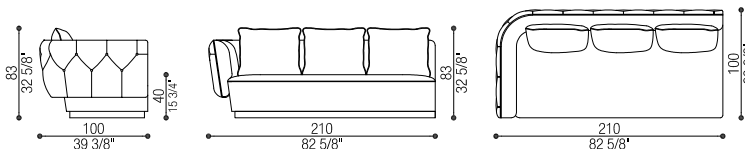

Volume: mc. - Peso Lordo/Gross Weight: kg.

Art. 40335/SX

Terminale 3 posti Largo | Large Terminal 3 seat

cm 210 x 100 h 83

Tessuto/Fabric: mtl. - Pelle/Leather: mq.

Volume: mc. - Peso Lordo/Gross Weight: kg.