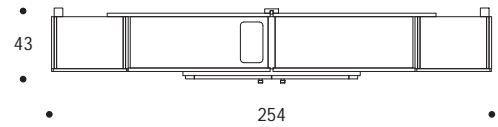

MOBILE PORTA TV | HOME THEATRE

volume / volume 2,868 m<sup>3</sup>  
colli / boxes 3

DESCRIZIONE / DESCRIPTION	CODICE / CODE	EURO / EURO
---------------------------	---------------	-------------

mobile porta TV in essenza wengè, 8 ante, 2 cassetti, mobiletto 2 ante con cassetto interno, maniglia in acciaio finitura nichel nero lucido  
wengè wood home theatre, 8 doors, 2 drawers, unit with 2 doors and inside drawer, polished black nickel handles