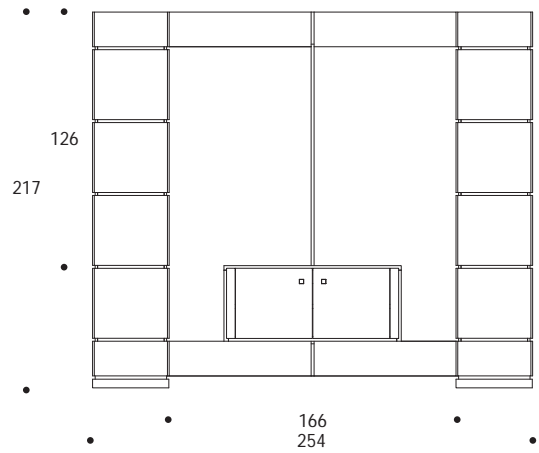

MOBILE PORTA TV | HOME THEATRE

volume / volume 2,868 m<sup>3</sup>  
colli / boxes 3

DESCRIZIONE / DESCRIPTION	CODICE / CODE	EURO / EURO
---------------------------	---------------	-------------

mobile porta TV in essenza wengè, 8 ante, 2 cassetti, mobiletto 2 ante con cassetto interno, maniglia in acciaio finitura nichel nero lucido  
wengè wood home theatre, 8 doors, 2 drawers, unit with 2 doors and inside drawer, polished black nickel handles