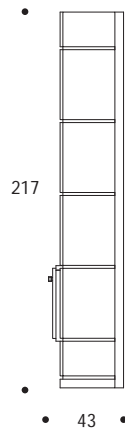

MOBILE PORTA TV | HOME THEATRE

volume / volume 2,868 m<sup>3</sup>  
colli / boxes 3

DESCRIZIONE / DESCRIPTION	CODICE / CODE	EURO / EURO
---------------------------	---------------	-------------

mobile porta TV in essenza wengè, 8 ante, 2 cassetti, mobiletto 2 ante con cassetto interno, maniglia in acciaio finitura nichel nero lucido  
wengè wood home theatre, 8 doors, 2 drawers, unit with 2 doors and inside drawer, polished black nickel handles